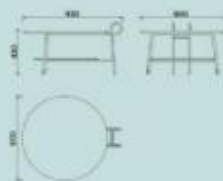

DX083 深灰色西皮

BD-FX80013 (三人位)

BD-FX80013 (单人位)

BD-T10016-1

BD-T10017

BD-T10009

Artistic. Style

THIS IS THE FREEHAND BRUSHWORK OF CHAIR ART.