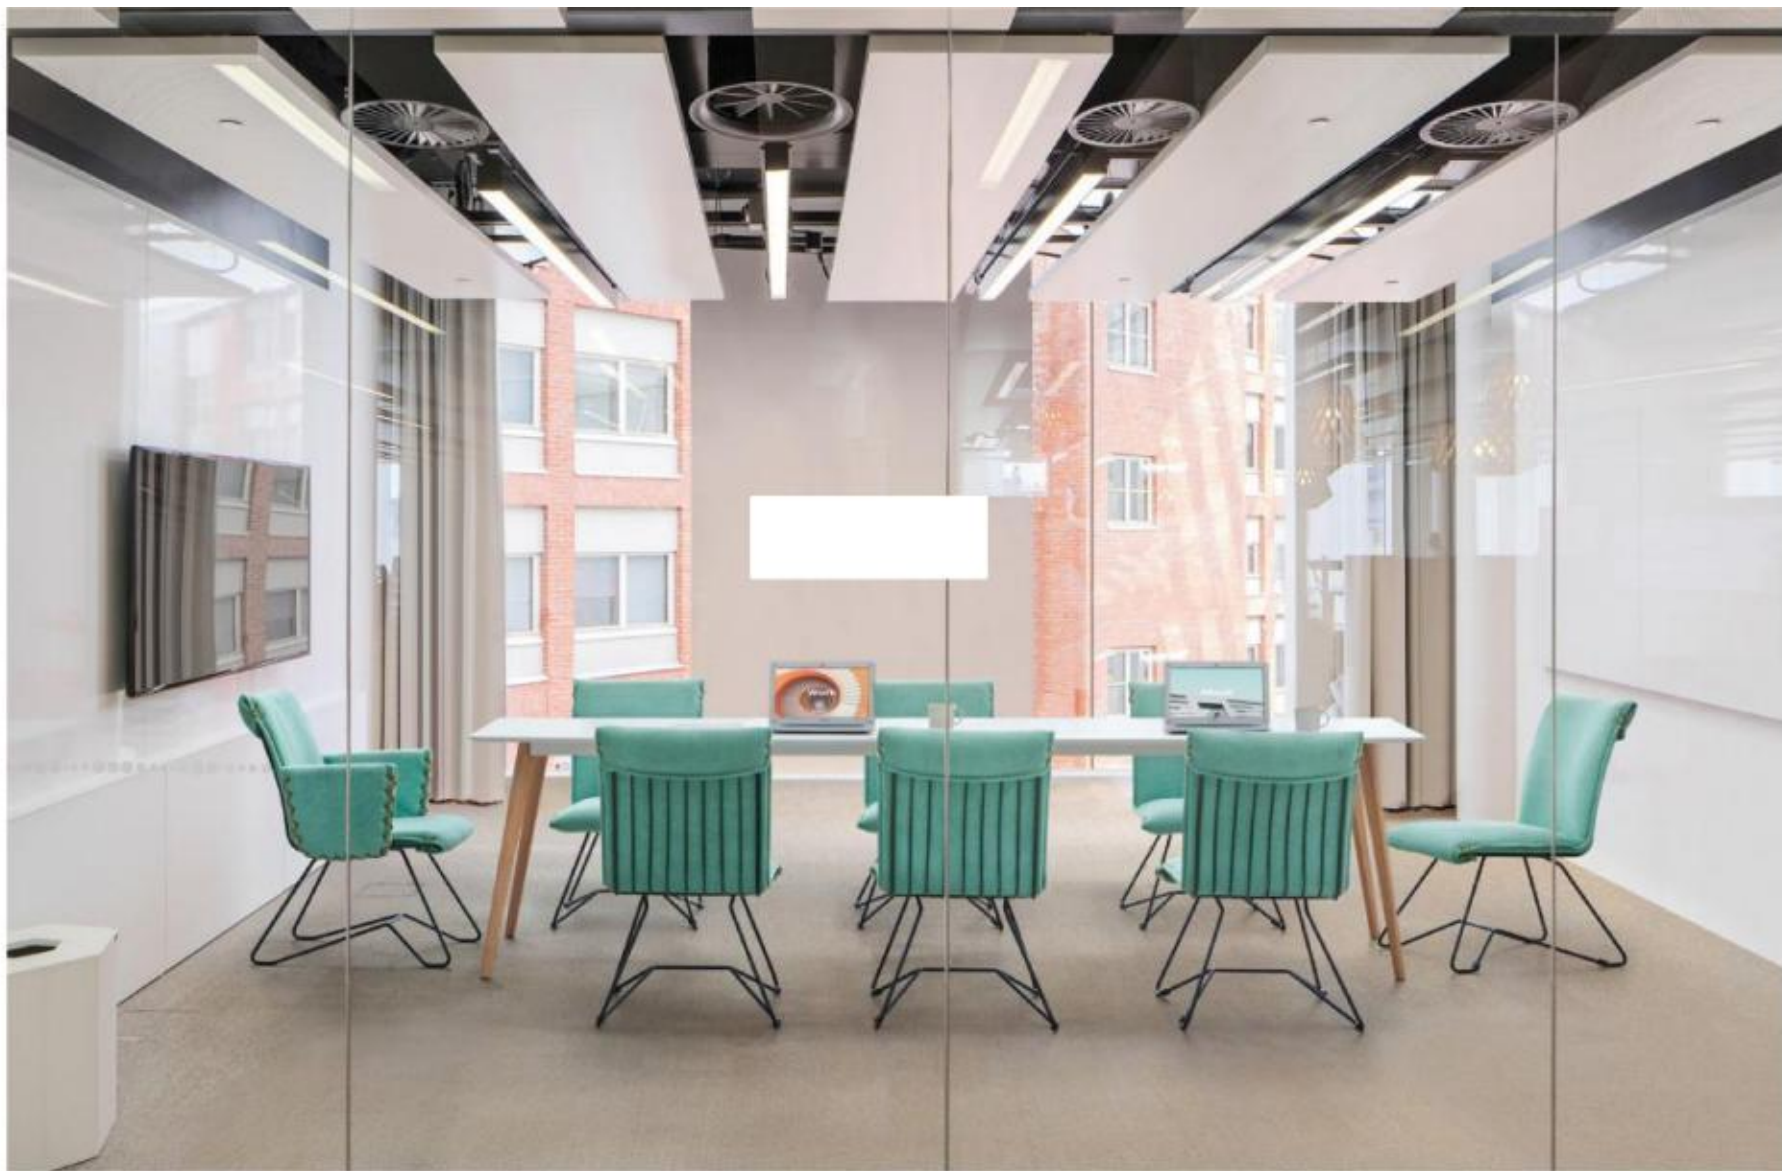

Frontier . Art

总在寻找一个地方，能够恣意
包容自我的放纵，只有能够活
出真我，才是梦想的工作。

Always looking for a place to
tolerate self-indulgence. The
dream job enables people to
live out the true self.