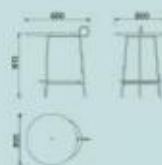

DX083 深灰色西皮

BD-FX80013 (三人位)

BD-FX80013 (单人位)

BD-T10016-1

BD-T10017

BD-T10009

Artistic. Style

THIS IS THE FREEHAND BRUSHWORK OF CHAIR ART.