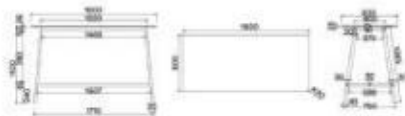

主搭颜色 RCMD

AX34 蓝色仿真皮

可选颜色 Options

AX33 灰色仿真皮

AX41 深棕色仿真皮

AX27 黑色仿真皮

AX35 土黄色仿真皮

DESIGN FASHION

Hendesti. Agnam

With a well-designed office chair, you can feel comfortable and relaxed when sitting on it. What's more, the space can be filled with the moving sense of rituals. It's one kind of taste, even one kind of cultural enjoyment beyond the life.