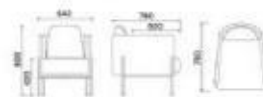

BD-FX80003A