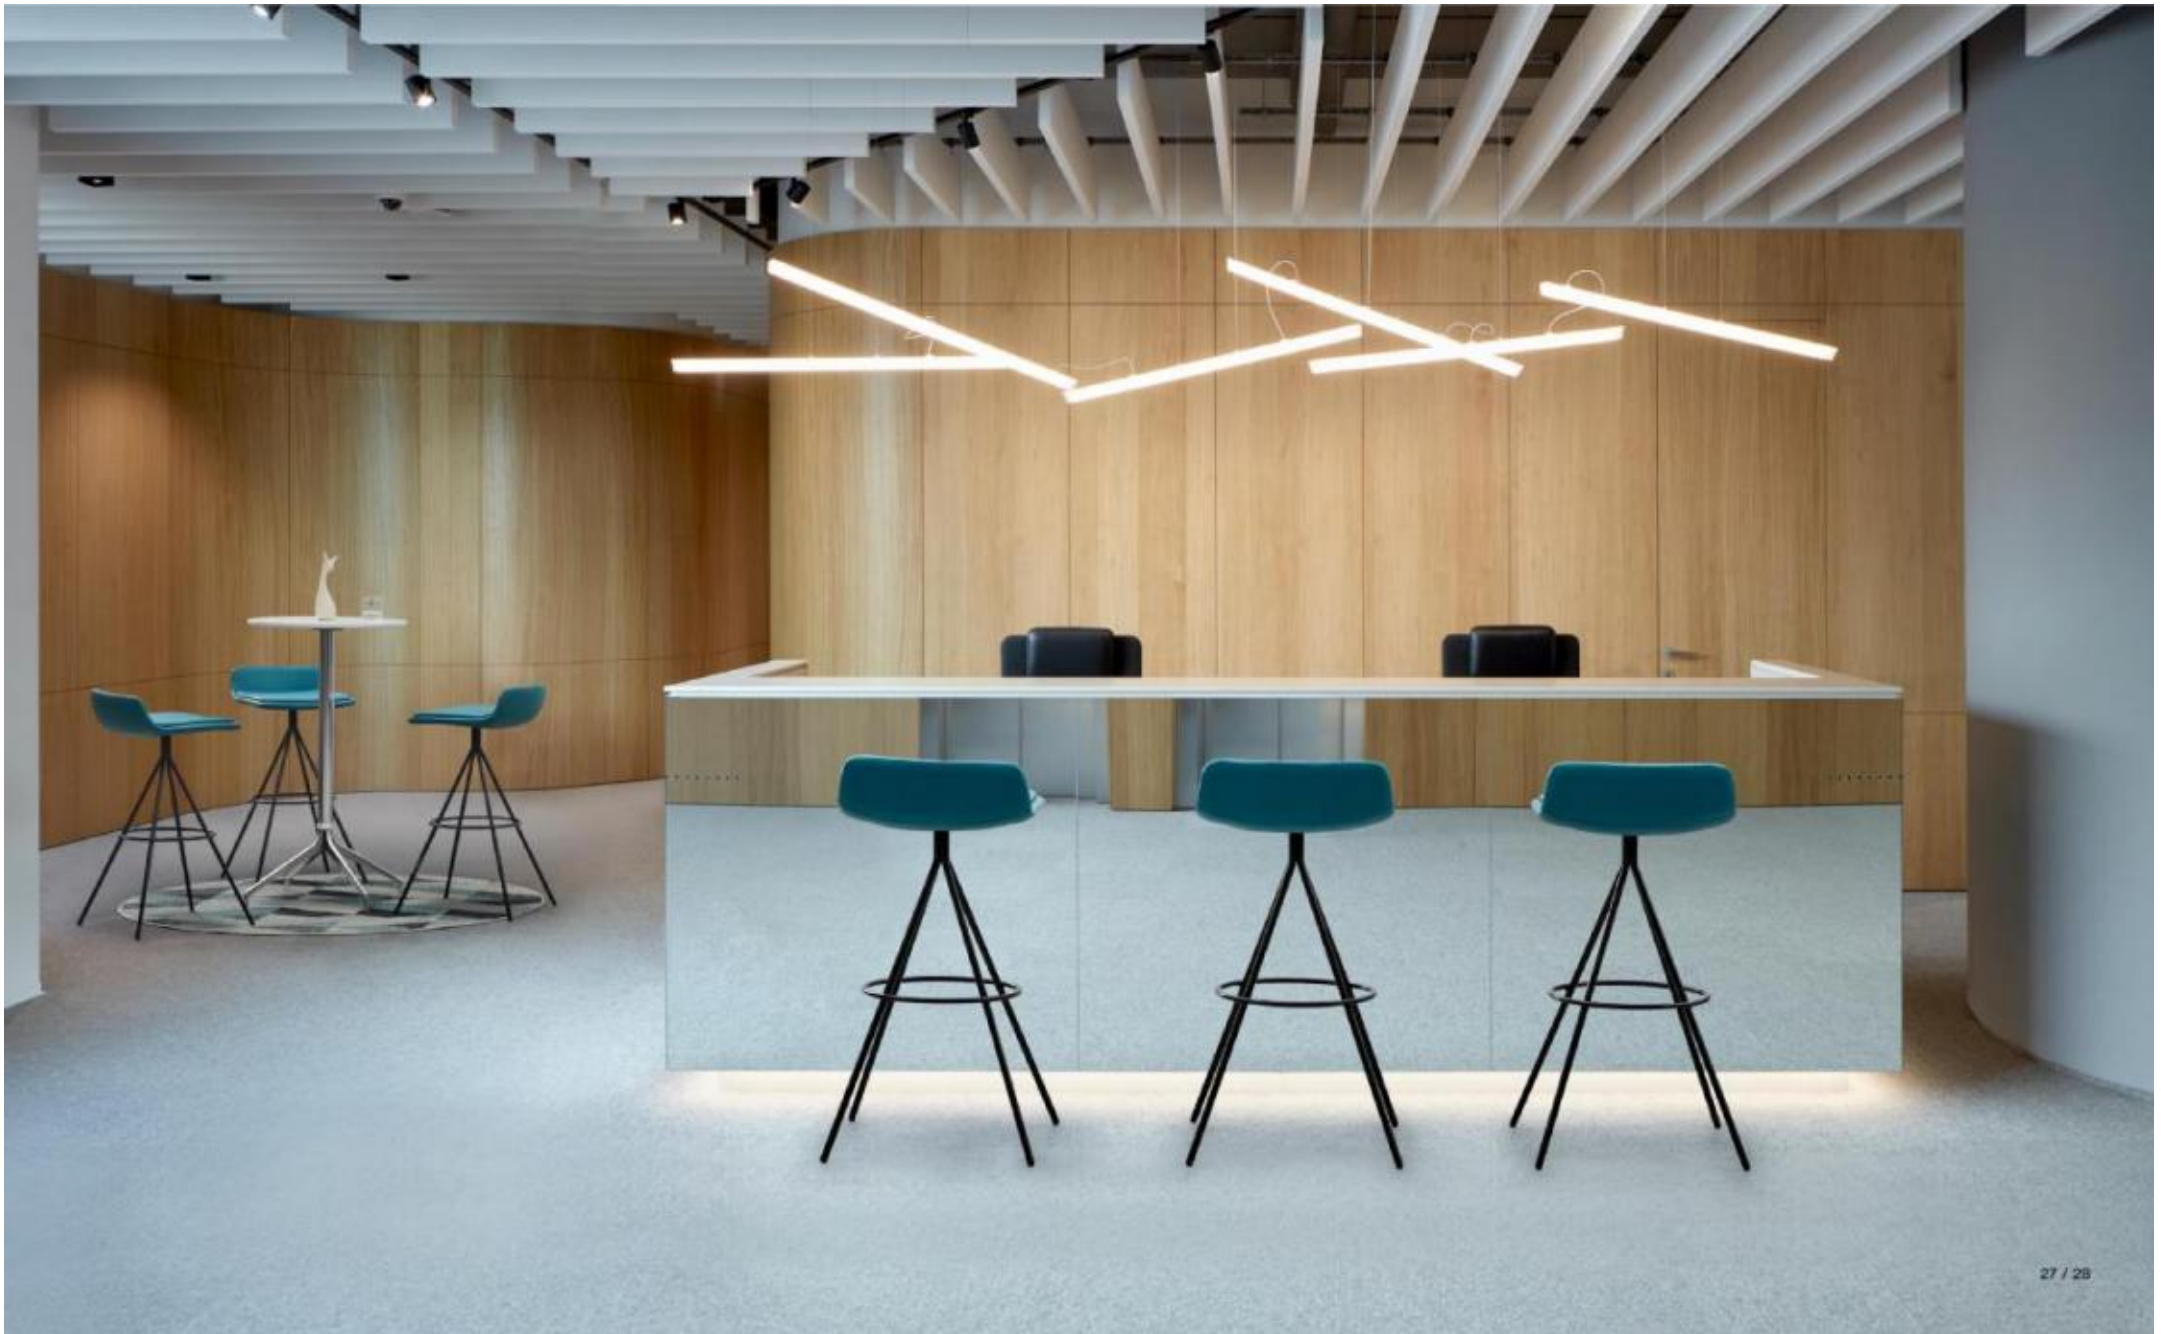

GP-P10 (屏风)
L3600 x W1300 x H2250mm

BD-68
Ø190 x H450mm

Hendesti. Agnam

The shape is elegant and beautiful because the physical and mental enjoyment at work is taken into account. The exquisite and extraordinary chair displays unconsciously the determination.