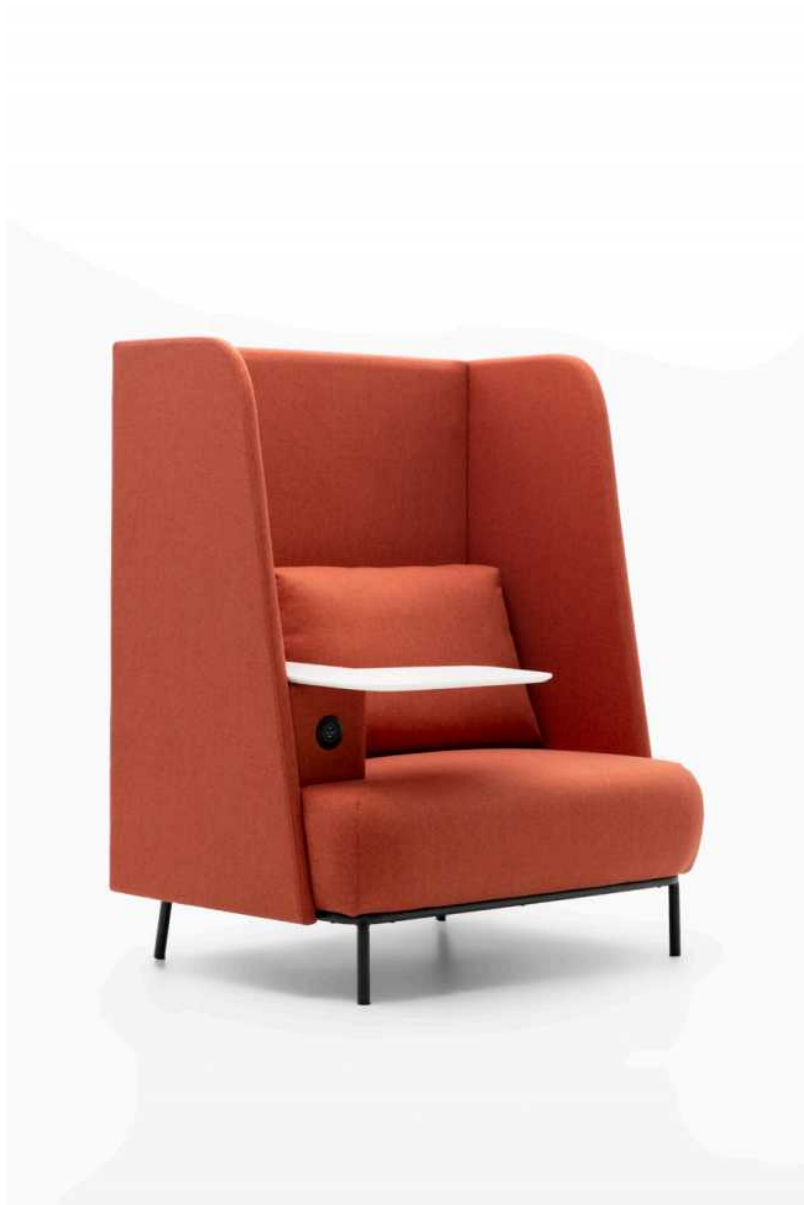

Semi-private space